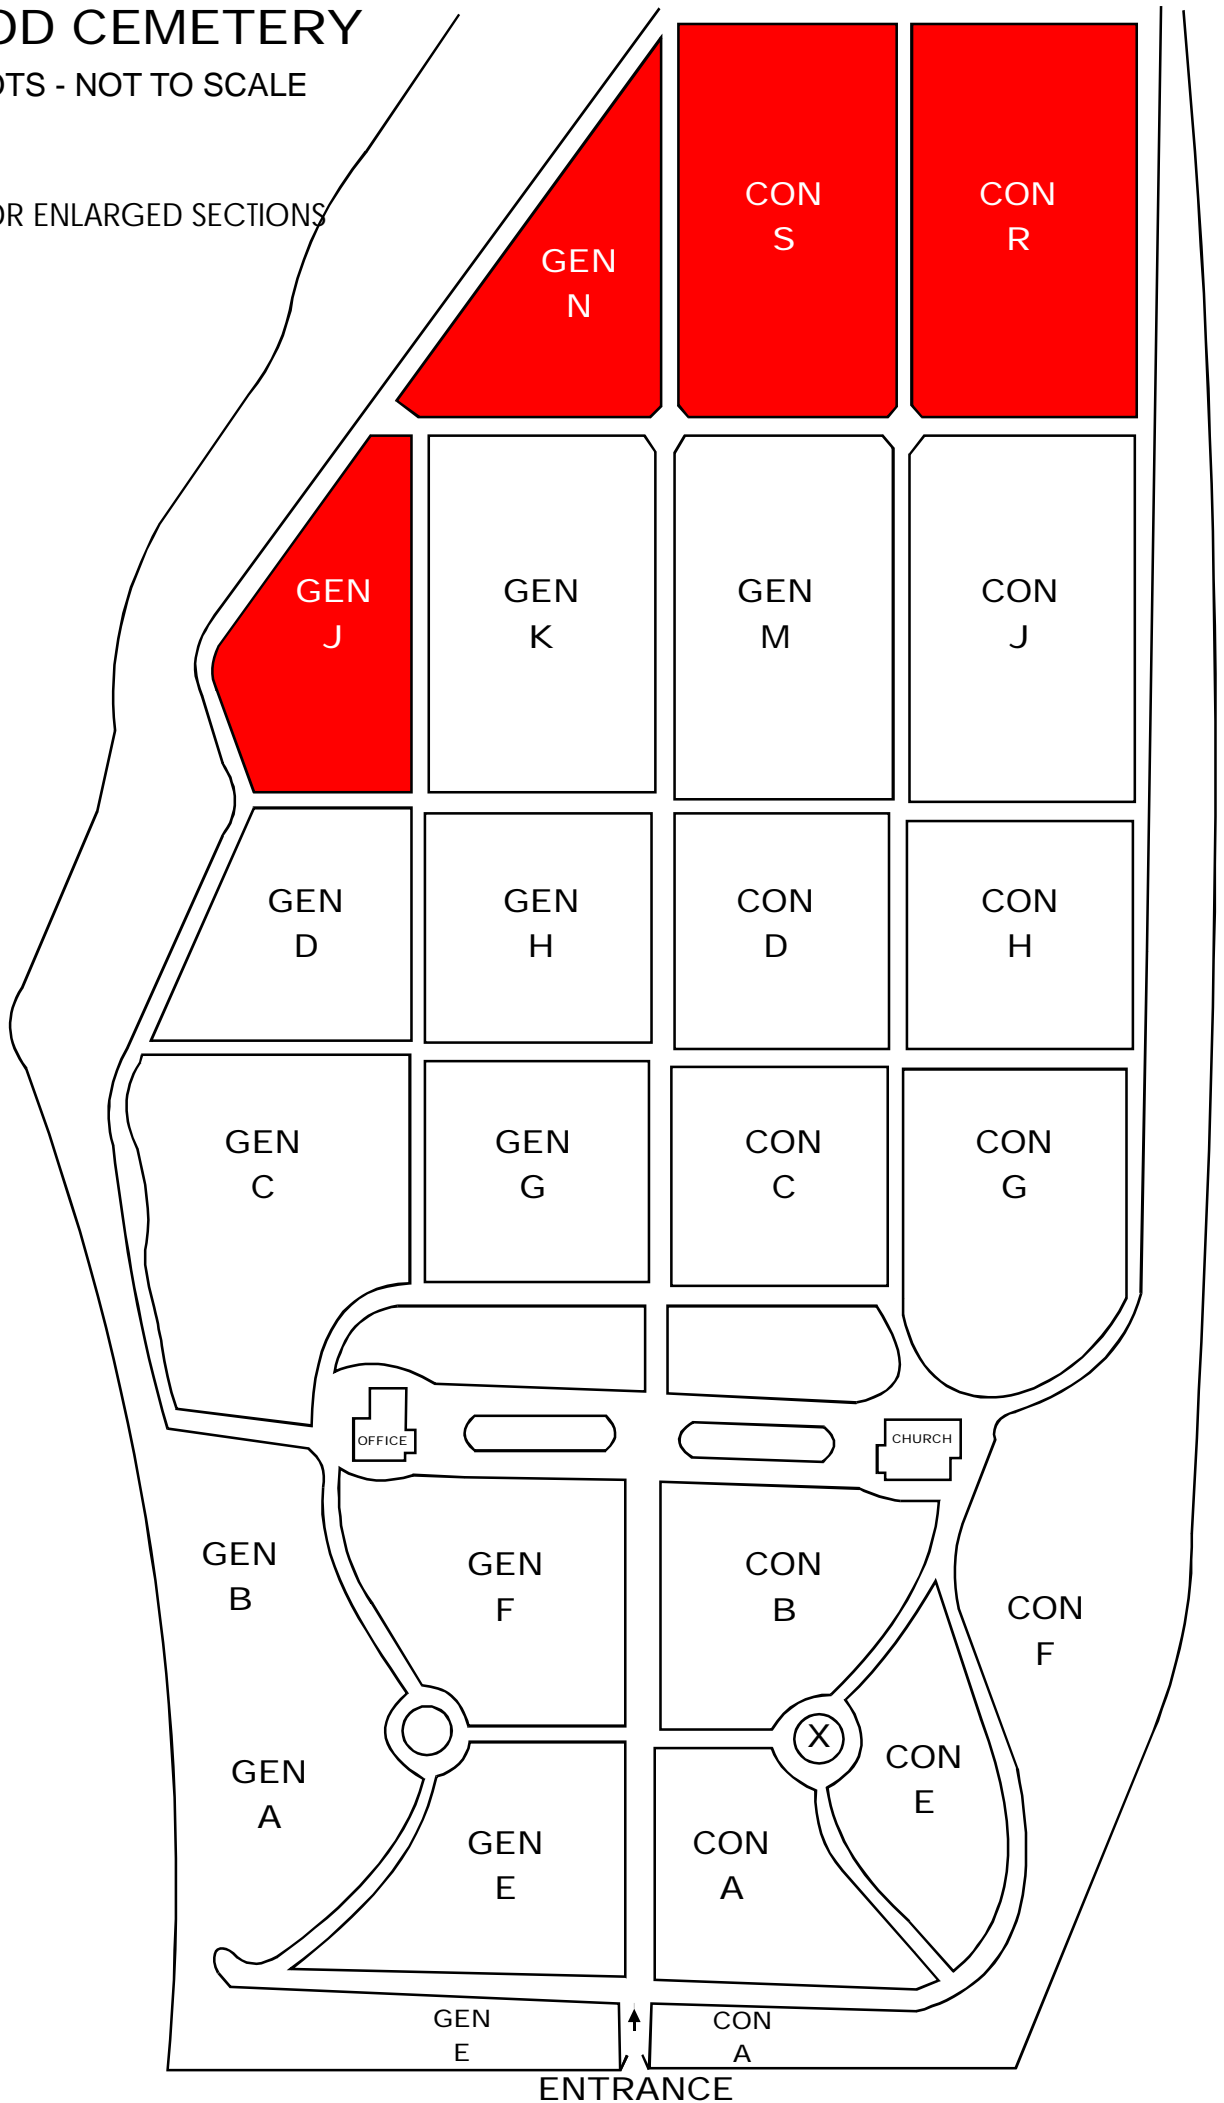

# HEYWOOD CEMETERY

GUIDE TO PLOTS - NOT TO SCALE

PAGE DOWN FOR ENLARGED SECTIONS  
GEN N&J

# J

ENLARGED SECTION FOR LOCATION OF GRAVES 118 AND 145

		200 FORRESTER	199 ORTH				
174 TAYLOR	173 IVES	172 FERRICK	171 RUANG				
	145 BOYLE	144 GOULDING	143 MAUGHAN				
119 HILTON	118 BOYLE	117 GOULDEN					
	179 DAVENPORT	80					
	67 GWILLIAN						
	28 KENEALY						
21 RICHARDSON	20 BULLOCK	19 DUNN					

# CON R

ENLARGED SECTION FOR LOCATION OF GRAVE 618

# CON S

ENLARGED SECTION FOR LOCATION OF GRAVE 119